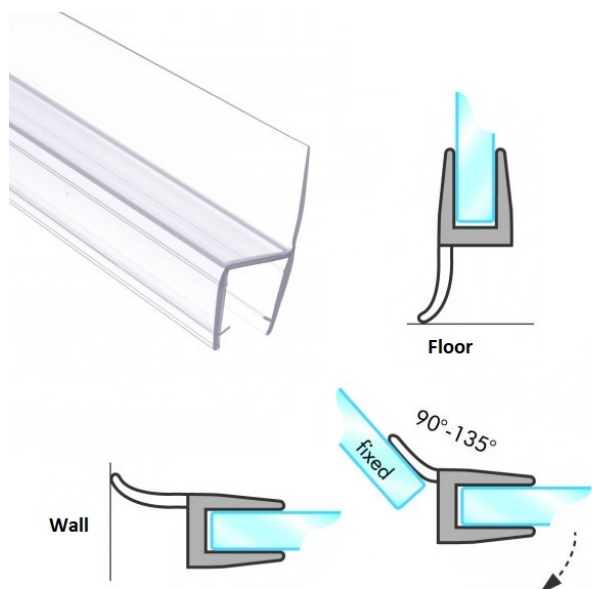

PRODUCT SHEET

Description:

PVC Seal Glass To Floor, S-5714, 2,5 Mtr, F/6mm Glass ,With 16mm Soft Fin

Item number:

15.22.320-0

Units	Box	Carton	HS Code	Barcode
Pcs.	10	100	3925901000	
				5704866449533

SISO A/S