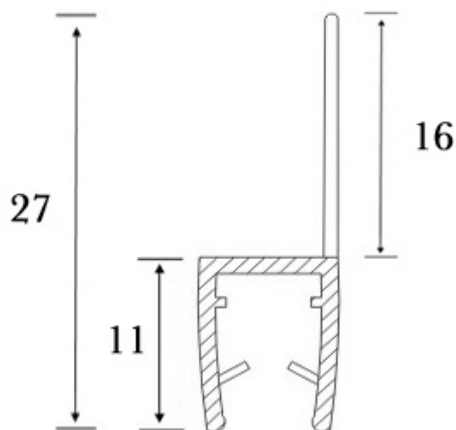

PRODUCT SHEET

Description:

PVC Seal Glass To Floor, S-5714, 2,5 Mtr, F/6mm Glass ,With 16mm Soft Fin

Item number:

15.22.320-0

Units	Box	Carton	HS Code	Barcode
Pcs.	10	100	3925901000	
				5704866449533

SISO A/S